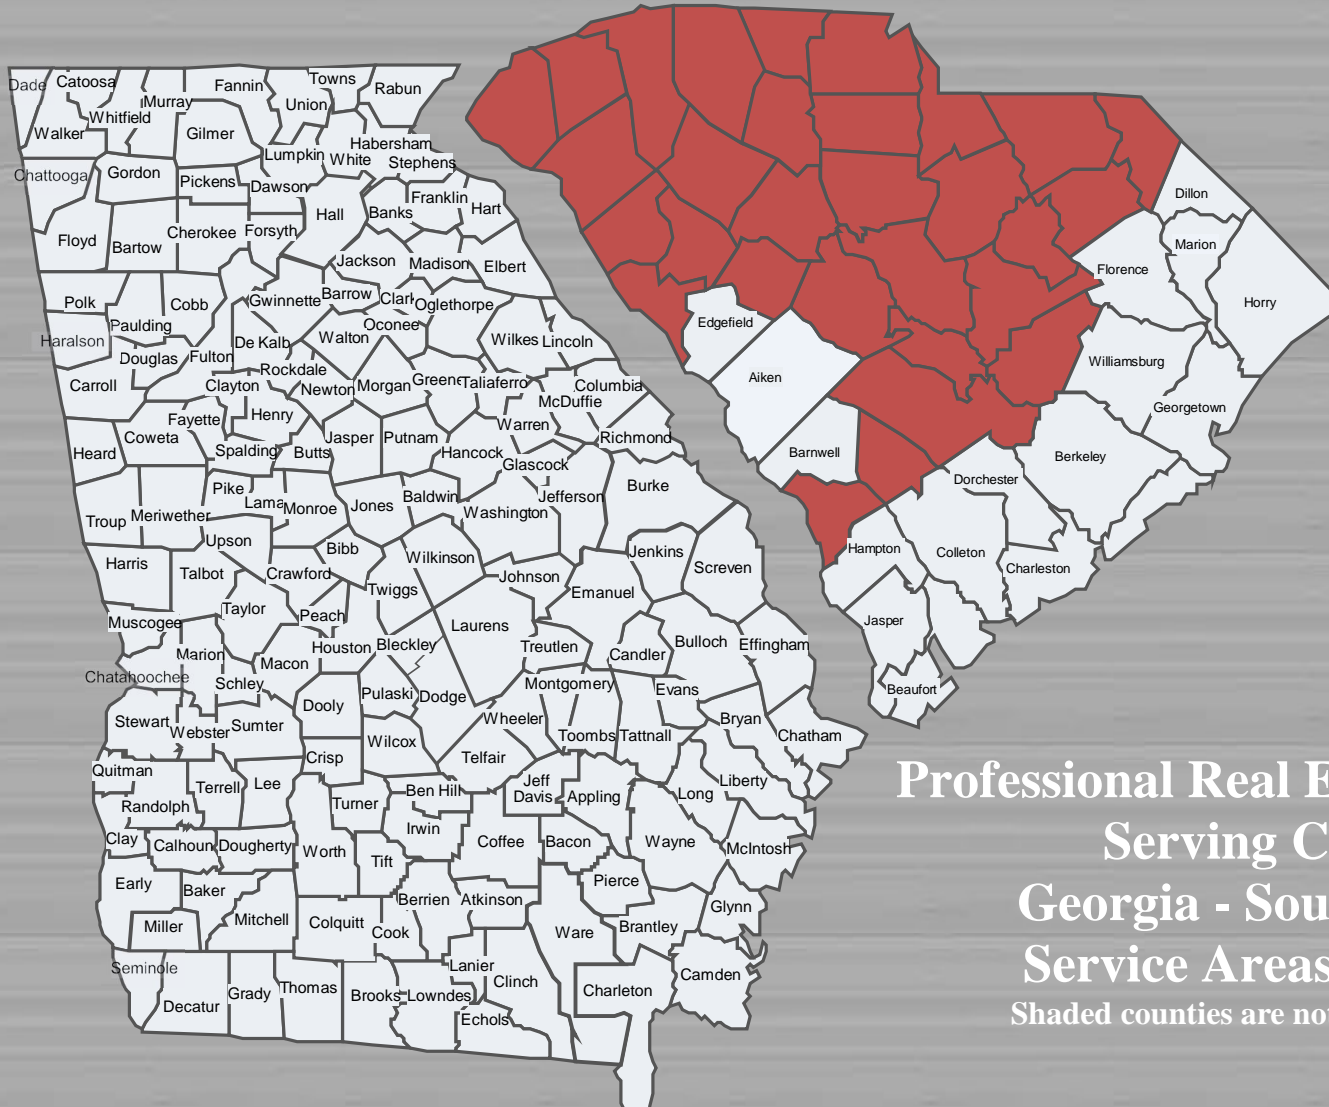

The BENCHMARK Group, Inc.  
P.O. Box 14214  
Savannah, GA 31416  
Toll Free 1-877-556-7106  
[www.thebenchmarkgroup.com](http://www.thebenchmarkgroup.com)

Professional Real Estate Appraisers  
Serving Clients in  
Georgia - South Carolina  
Service Areas by County  
Shaded counties are not currently serviced